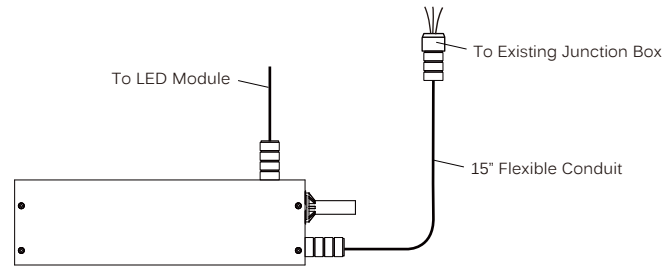

New Construction

Retrofit

**6" REV Series**  
High Lumen Recessed Downlight