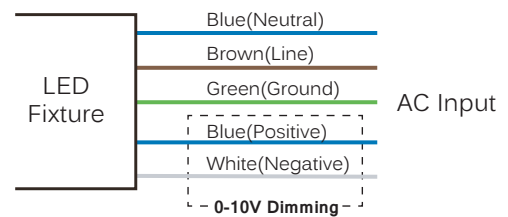

Wiring diagram

0-10V