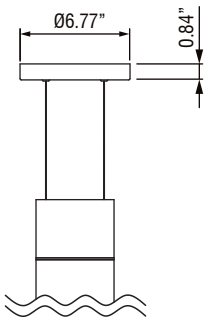

With Remote Power
(Remoted length can be 50ft max.)

DMX Requirements*

The DUO 4 LED fixture with DMX is a ONE CHANNEL DMX unit.

When placing order, please indicate DMX address. (The DMX address will be listed on the back of the fixture.)

The LED fixture provide RJ45 Socket socket to connect. (DMX cable NOT included.)

The final fixture should be terminated by the use of DMX Terminator (by others).