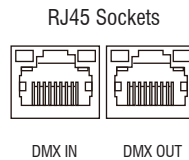

CONNECTION	RJ45 (CAT5e)
Common	WHITE/BROWN(PIN7) & BROWN(PIN 8)
Signal -	ORANGE(PIN 2)
Signal +	WHITE/ORANGE(PIN 1)
Spare	-
Spare	-