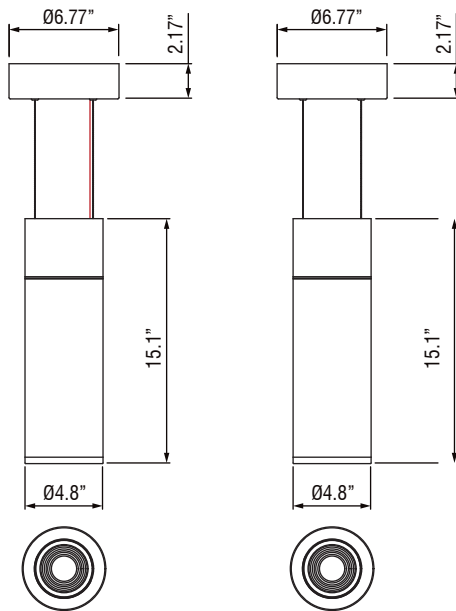

DUO 4 Series

Delivered Lumens*

Wattage CCT	30W		50W		75W	
	UP (15W)	DOWN (15W)	UP (25W)	DOWN (25W)	UP (25W)	DOWN (50W)
4000K	1500 lm	1500 lm	2205 lm	2205 lm	2205 lm	4305 lm
3500K	1460 lm	1460 lm	2180 lm	2180 lm	2180 lm	4210 lm
3000K	1380 lm	1380 lm	2060 lm	2060 lm	2060 lm	3980 lm
2700K	1338 lm	1338 lm	1990 lm	1990 lm	1990 lm	3720 lm

*Tolerance ± 8%

Dimensions

SPV / DMX
with signal wire.

NON / TRC / ECO / 3-wire
without signal wire.