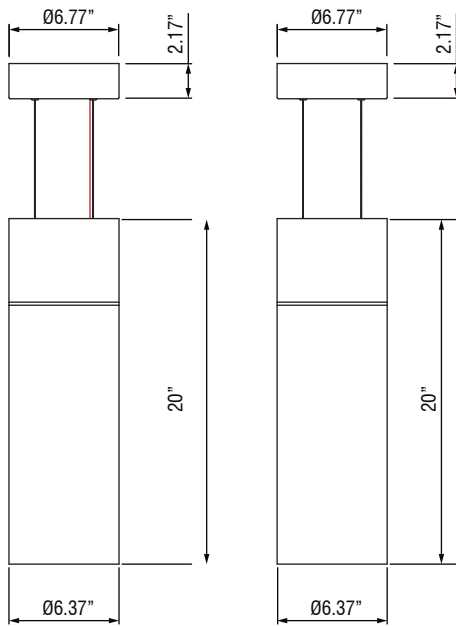

Housing

- Diameter: 6.37" (162mm)
- Height: 20" (508.5mm)
- Material: Aluminum
- Weight: 15.2 lbs
- Canopy Height: 2.17"

Mounting

- Adjustable Aircraft Cable 10ft with High Lumen Power Suspension (Canopy Height: 2.17")
- Adjustable Aircraft Cable 10ft with High Lumen Power Suspension and Remote Power (Canopy Height: 0.84")
- Wall Mount
- Remote Emergency Pack

*Tolerance ± 8%

Dimensions

SPV / DMX with signal wire.

NON / TRC / ECO / 3-wire without signal wire.

With Remote Power (Remoted length can be 50ft max.)

DMX Requirements*

The DUO 6 LED fixture with DMX is a ONE CHANNEL DMX unit.