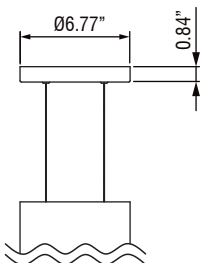

*Tolerance ± 8%

Dimensions

SPV / DMX with signal wire.

NON / TRC / ECO / 3-wire without signal wire.

With Remote Power (Remoted length can be 50ft max.)

DMX Requirements*

The DUO 6 LED fixture with DMX is a ONE CHANNEL DMX unit.