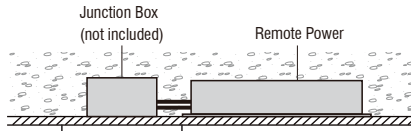

CONNECTION	RJ45 (CAT5e)
Common	WHITE/BROWN(PIN7) & BROWN(PIN 8)
Signal -	ORANGE(PIN 2)
Signal +	WHITE/ORANGE(PIN 1)
Spare	-
Spare	-

DUO 6 Series

Mounting Options

Junction Box
(not included)

Adjustable Aircraft Cable
with High Lumen Power Suspension