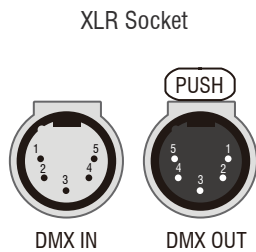

Adjustable Aircraft Cable

Stem

Signum 16 Series

DMX Requirements*

The Signum 16 fixture with DMX is a ONE CHANNEL DMX unit.

When placing order, please indicate DMX address. (The DMX address will be listed on the back of the fixture.)

The LED fixture provide XLR socket to connect. (DMX cable NOT included.)

The final fixture should be terminated by the use of DMX Terminator (by others).

| CONNECTION | 5-PIN XLR |
|------------|-----------|
| Common | PIN 1 |
| Signal - | PIN 2 |
| Signal + | PIN 3 |
| Spare | PIN 4 |
| Spare | PIN 5 |