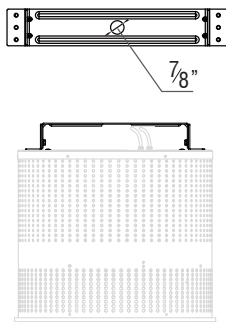

- **Standard: Non-dimming**
- **DMX:** high resolution dims to 0.1% (Supports ANSI E1.20 RDM protocol)
- **Superior 0-10V:** dims to 1%

Housing

- Diameter: 15.9" (404mm)
- Height: 13.6" (345mm)
- Material: Steel, Aluminum
- Weight: 115W / 27.5lbs, 145W / 28.6lbs, 195W / 30.3lbs

Current Consumption

| Wattage | 120V | 277V |
|---------|-------|-------|
| 115W | 1.26A | 0.54A |
| 145W | 1.57A | 0.68A |
| 195W | 1.89A | 0.82A |

*Tolerance ± 8%

Dimensions

Mounting Options

Standard Bracket

Adjustable Aircraft Cable

Stem

Signum 16 Series

DMX Requirements*

The Signum 16 fixture with DMX is a ONE CHANNEL DMX unit.

When placing order, please indicate DMX address. (The DMX address will be listed on the back of the fixture.)