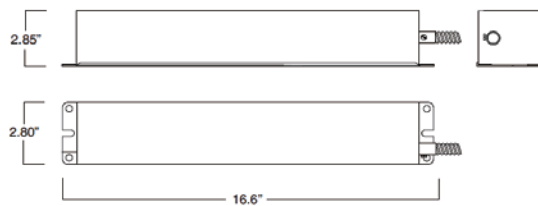

Adjustable Aircraft Cable

Remote Emergency Pack