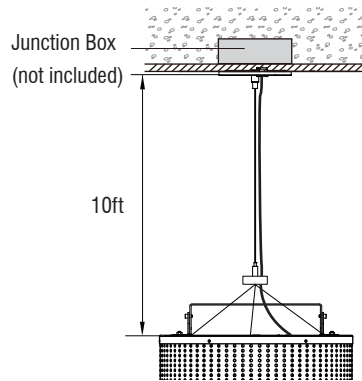

- **Standard: Non-dimming**
- **DMX:** high resolution dims to 0.1% (Supports ANSI E1.20 RDM protocol)
- **Superior 0-10V:** dims to 1%

Housing

- Diameter: 15.9" (404mm)
- Height: 13.6" (345mm)
- Material: Steel, Aluminum
- Weight: 115W / 27.5lbs, 145W / 28.6lbs, 195W / 30.3lbs

Current Consumption

| Wattage | 120V | 277V |
|---------|-------|-------|
| 115W | 1.26A | 0.54A |
| 145W | 1.57A | 0.68A |
| 195W | 1.89A | 0.82A |

*Tolerance ± 8%

Dimensions

Mounting Options

Standard Bracket

Adjustable Aircraft Cable

Stem

Signum 16 Series

DMX Requirements*

The Signum 16 fixture with DMX is a ONE CHANNEL DMX unit.

When placing order, please indicate DMX address. (The DMX address will be listed on the back of the fixture.)