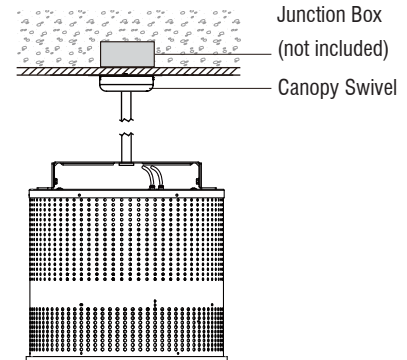

Current Consumption

| Wattage | 120V | 277V |
|---------|-------|-------|
| 115W | 1.26A | 0.54A |
| 145W | 1.57A | 0.68A |
| 195W | 1.89A | 0.82A |

*Tolerance ± 8%

Dimensions

Mounting Options

Standard Bracket

Adjustable Aircraft Cable

Stem

Signum 16 Series

DMX Requirements*

The Signum 16 fixture with DMX is a ONE CHANNEL DMX unit.

When placing order, please indicate DMX address. (The DMX address will be listed on the back of the fixture.)