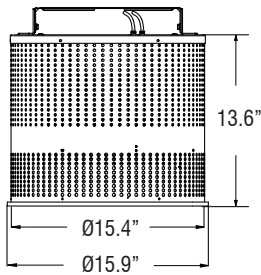

- **Standard: Non-dimming**
- **DMX:** high resolution dims to 0.1% (Supports ANSI E1.20 RDM protocol)
- **Superior 0-10V:** dims to 1%

Housing

- Diameter: 15.9" (404mm)
- Height: 13.6" (345mm)
- Material: Steel, Aluminum
- Weight: 115W / 27.5lbs, 145W / 28.6lbs, 195W / 30.3lbs

Signum 16 Series

Delivered Lumens*

| Wattage | 115W | 145W | 195W | |
|---------|-----------------|----------|----------|----------|
| CCT | Beam Angle: 25° | | | |
| | 5000K | 11870 lm | 14505 lm | 17130 lm |
| | 4000K | 10205 lm | 12470 lm | 14730 lm |
| | 3000K | 9890 lm | 12090 lm | 14285 lm |

Current Consumption

| Wattage | 120V | 277V |
|---------|-------|-------|
| 115W | 1.26A | 0.54A |
| 145W | 1.57A | 0.68A |
| 195W | 1.89A | 0.82A |

*Tolerance ± 8%

Dimensions

Mounting Options

Standard Bracket