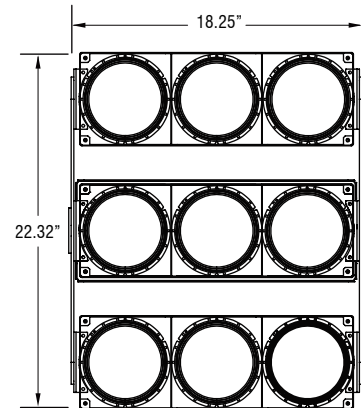

*Tolerance ± 8%

Dimensions

200W / 3 Modules

400W / 6 Modules

600W / 9 Modules

Tetriss 2.0 Series - Standard

Mounting Options

Bracket Mount / 3 Modules