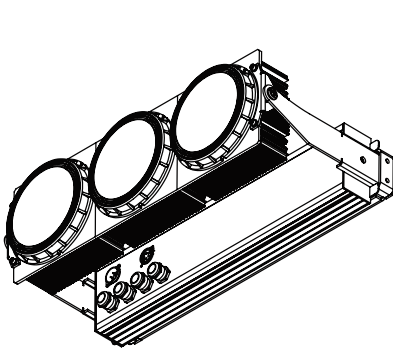

Tetriss 2.0 Series - Standard

Mounting Options

Bracket Mount / 3 Modules

Bracket Mount / 6 Modules

Bracket Mount / 9 Modules