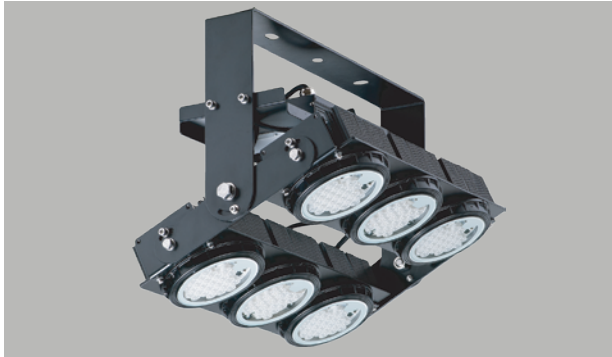

ADVANCED HIGH CEILING

Tetriss 2.0 Series - Standard

High-performing modular luminaire with lumen output 16600-60300lm for replacement of up to 1500W Metal Halide. Additional features include IP65, outdoor/natatorium rating.

Electrical System

- 20100 lm (200W)
- 40200 lm (400W)
- 60300 lm (600W)
- Power Input: Universal (120-277V); HVT (347-480V)
- Operating Temperature: -40°F~112°F
- Surge Protection: 10KV
- Remote Emergency Pack: Bodine BSL20LV

- Standard 0-10V dims to 10%
- Superior 0-10V: dims to 1%
- DMX: high resolution dims to 0.1%
 (Supports ANSI E1.20 RDM protocol)

Housing

- Material: Aluminum, Tempered Glass
- Weight: 200W / 18lbs, 400W / 37.48lbs, 600W / 57.3lbs

*Tolerance ± 8%

Dimensions

200W / 3 Modules

400W / 6 Modules

600W / 9 Modules

Tetriss 2.0 Series - Standard

Mounting Options

Bracket Mount / 3 Modules