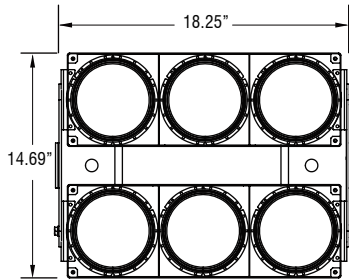

*Tolerance ± 8%

Dimensions

200W / 3 Modules

400W / 6 Modules

600W / 9 Modules

Tetriss 2.0 Series - Standard

Mounting Options

Bracket Mount / 3 Modules