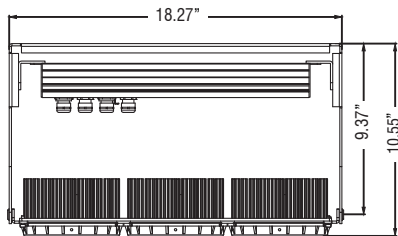

*Tolerance ± 8%

Dimensions

200W / 3 Modules

400W / 6 Modules

600W / 9 Modules

Tetriss 2.0 Series - Standard

Mounting Options

Bracket Mount / 3 Modules