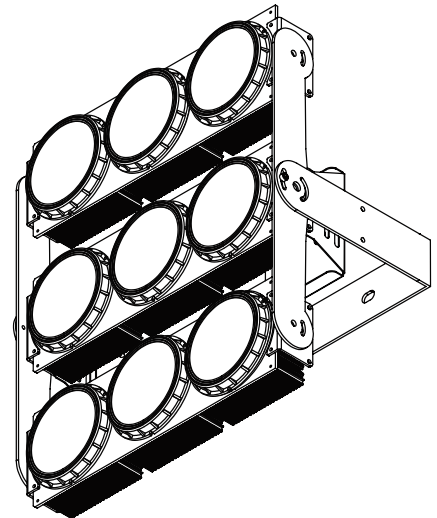

*Tolerance ± 8%

Dimensions

200W / 3 Modules

400W / 6 Modules

600W / 9 Modules

Tetriss 2.0 Series - Standard

Mounting Options

Bracket Mount / 3 Modules

Bracket Mount / 6 Modules

Bracket Mount / 9 Modules

Accessory

Glare Shield Baffle

Glare Shield Visor