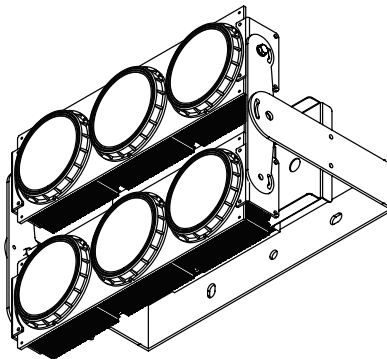

*Tolerance ± 8%

Dimensions

200W / 3 Modules

400W / 6 Modules

600W / 9 Modules

Tetriss 2.0 Series - Standard

Mounting Options

Bracket Mount / 3 Modules

Bracket Mount / 6 Modules

Bracket Mount / 9 Modules

Accessory

Glare Shield Baffle

Glare Shield Visor