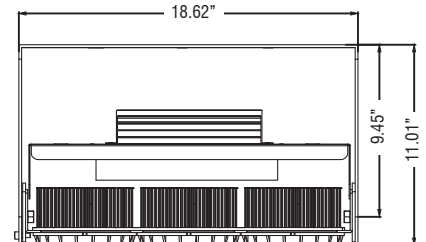

Bracket Mount / 9 Modules