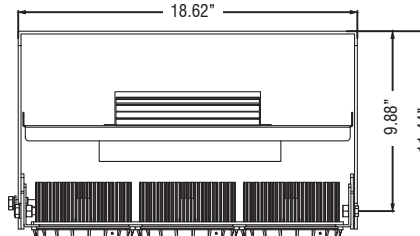

*Tolerance ± 8%

Dimensions

200W / 3 Modules

400W / 6 Modules

600W / 9 Modules

Tetriss 2.0 Series - Standard

Mounting Options

Bracket Mount / 3 Modules